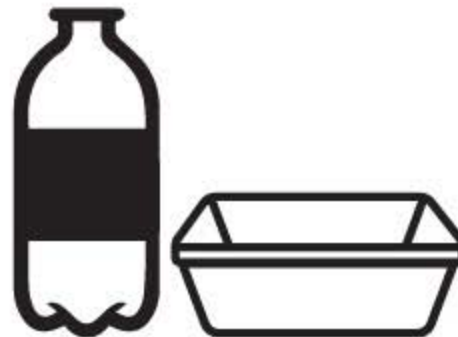

RECYCLABLES

Cans

Paper
(not shredded)

Cardboard
(flattened)

**Lids off, rinse items and
place loose in the bin.**

Glass bottles and jars
(lids removed)

Plastic bottles and containers
(lids removed)

For more information call us on 9384 6711
or visit wmrc.wa.gov.au