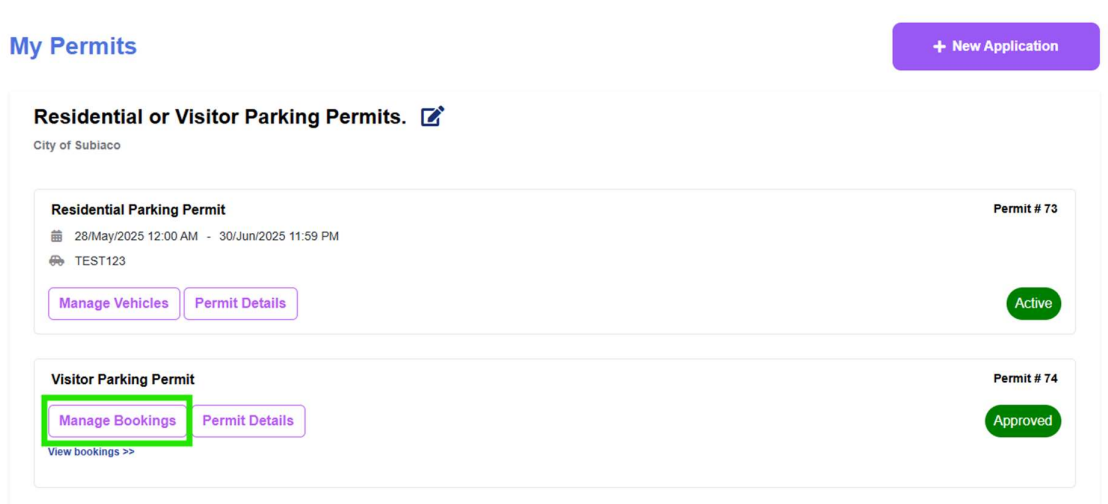

# VISITOR PARKING PERMIT- MULTIPLE PARKING BOOKINGS (2+ days)

Log in to your Digital E-Permit account, using your email address as your username, at <https://subiaco.digitalpermit.com.au/>

On the home page, under your **Approved Visitor Parking Permit** click **Manage Bookings**

To create a new booking Click on 

**Add Booking.** Select **Start Date and Time.**

Using the drop-down arrow, select **Booking Period** hours. This will allow you to select how many hours your visitor will be staying for.

Select from **Favourite Registration** or select [Add New Registration](#) to enter a new **registration**. Please confirm all details are entered correctly. Then click **Submit & Add More.**

(Picture on next page)