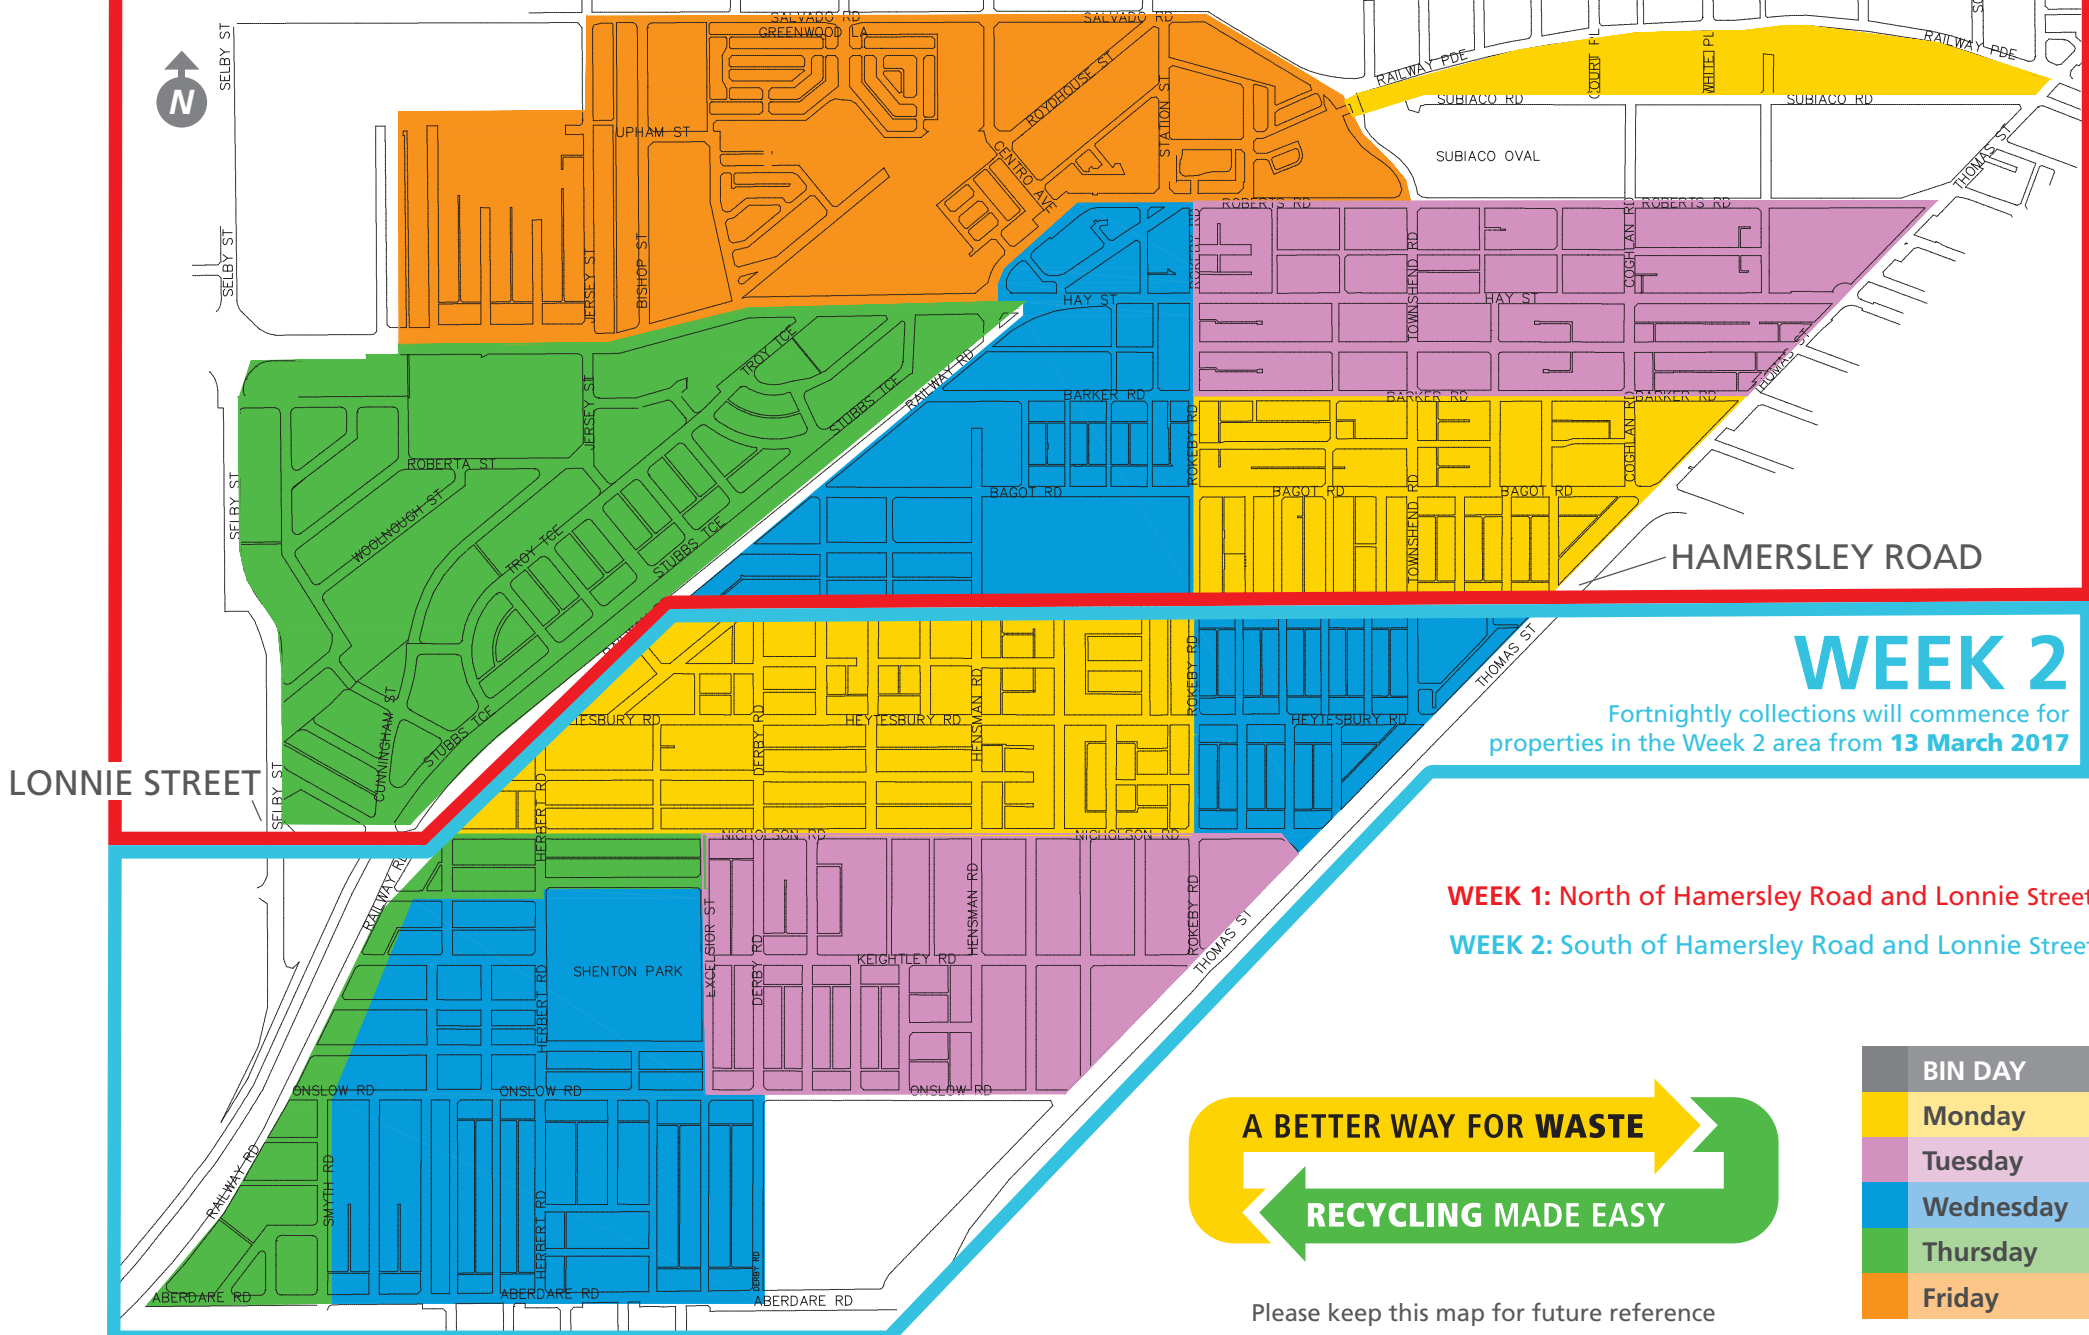

WEEK 1

Fortnightly collections will commence for properties in the Week 1 area from **6 March 2017**

WEEK 2

Fortnightly collections will commence for properties in the Week 2 area from **13 March 2017**

WEEK 1: North of Hamersley Road and Lonnie Street

WEEK 2: South of Hamersley Road and Lonnie Street

BIN DAY
Monday
Tuesday
Wednesday
Thursday
Friday

Please keep this map for future reference